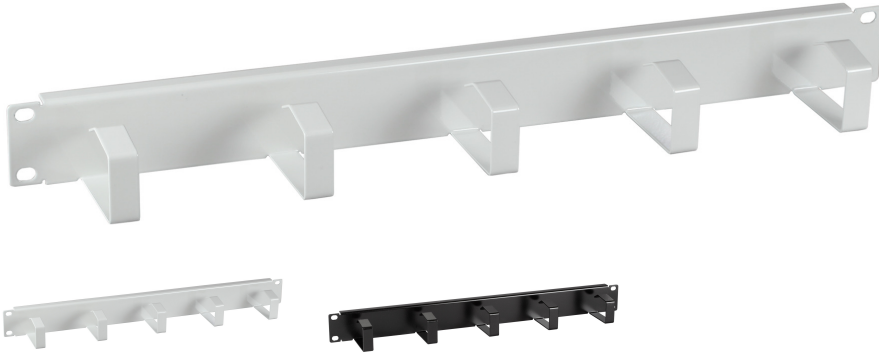

DATASHEET

19" 1U Cable Routing Panel, 5 Brackets, Steel RAL9005

General data

For orderly and clear cable routing in the 19" level
Material steel sheet
Paint finish RAL9005

Allgemeine Daten

Suitable for 19 inch mounting	True
Model	Cabling panel

General data

Material	Metal
----------	-------

Available variants

ArtNr.	Bezeichnung	Bracket Length	Colour	Height	Number of height units	Width
699995.1	19" 1U Cable Routing Panel, 5 Brackets, Steel RAL7035	60 mm	grey	44.45 mm	1 U	482.6 mm
699995TS.1	19" 1U Cable Routing Panel, 5 Brackets, Steel RAL9005	60 mm	black	44.45 mm	1 U	482.6 mm